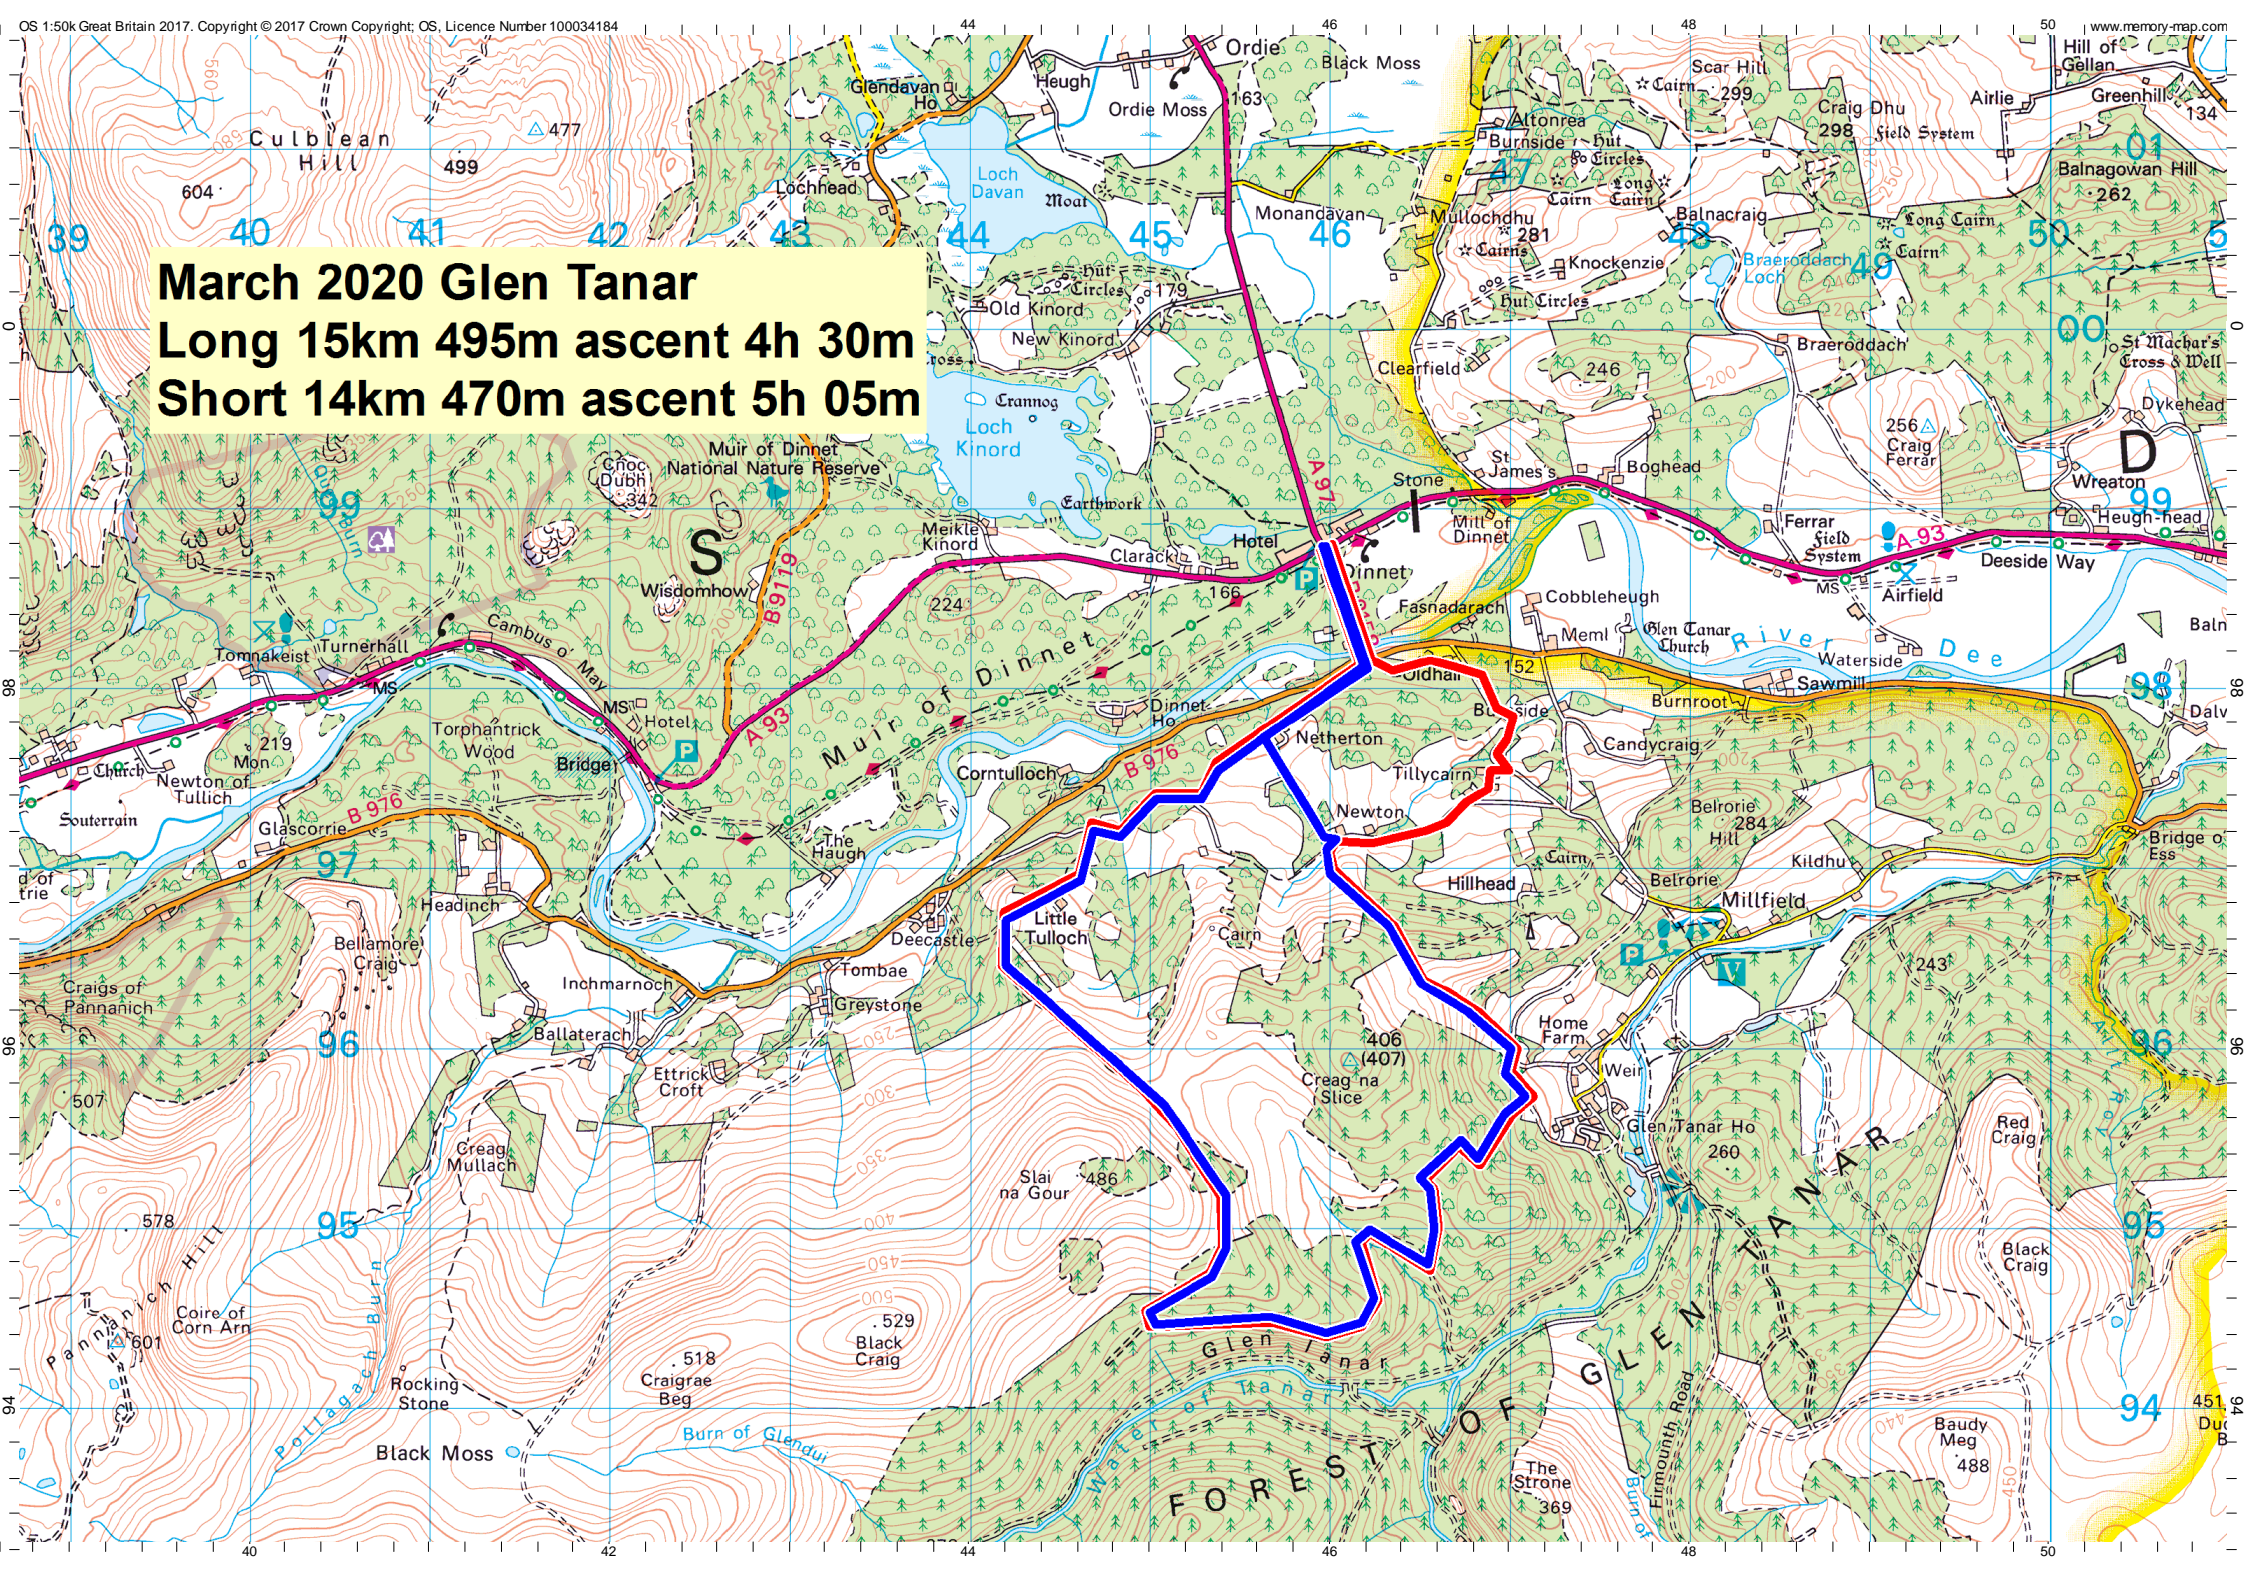

**March 2020 Glen Tanar**  
**Long 15km 495m ascent 4h 30m**  
**Short 14km 470m ascent 5h 05m**

This document was created with Win2PDF available at <http://www.win2pdf.com>.  
The unregistered version of Win2PDF is for evaluation or non-commercial use only.  
This page will not be added after purchasing Win2PDF.